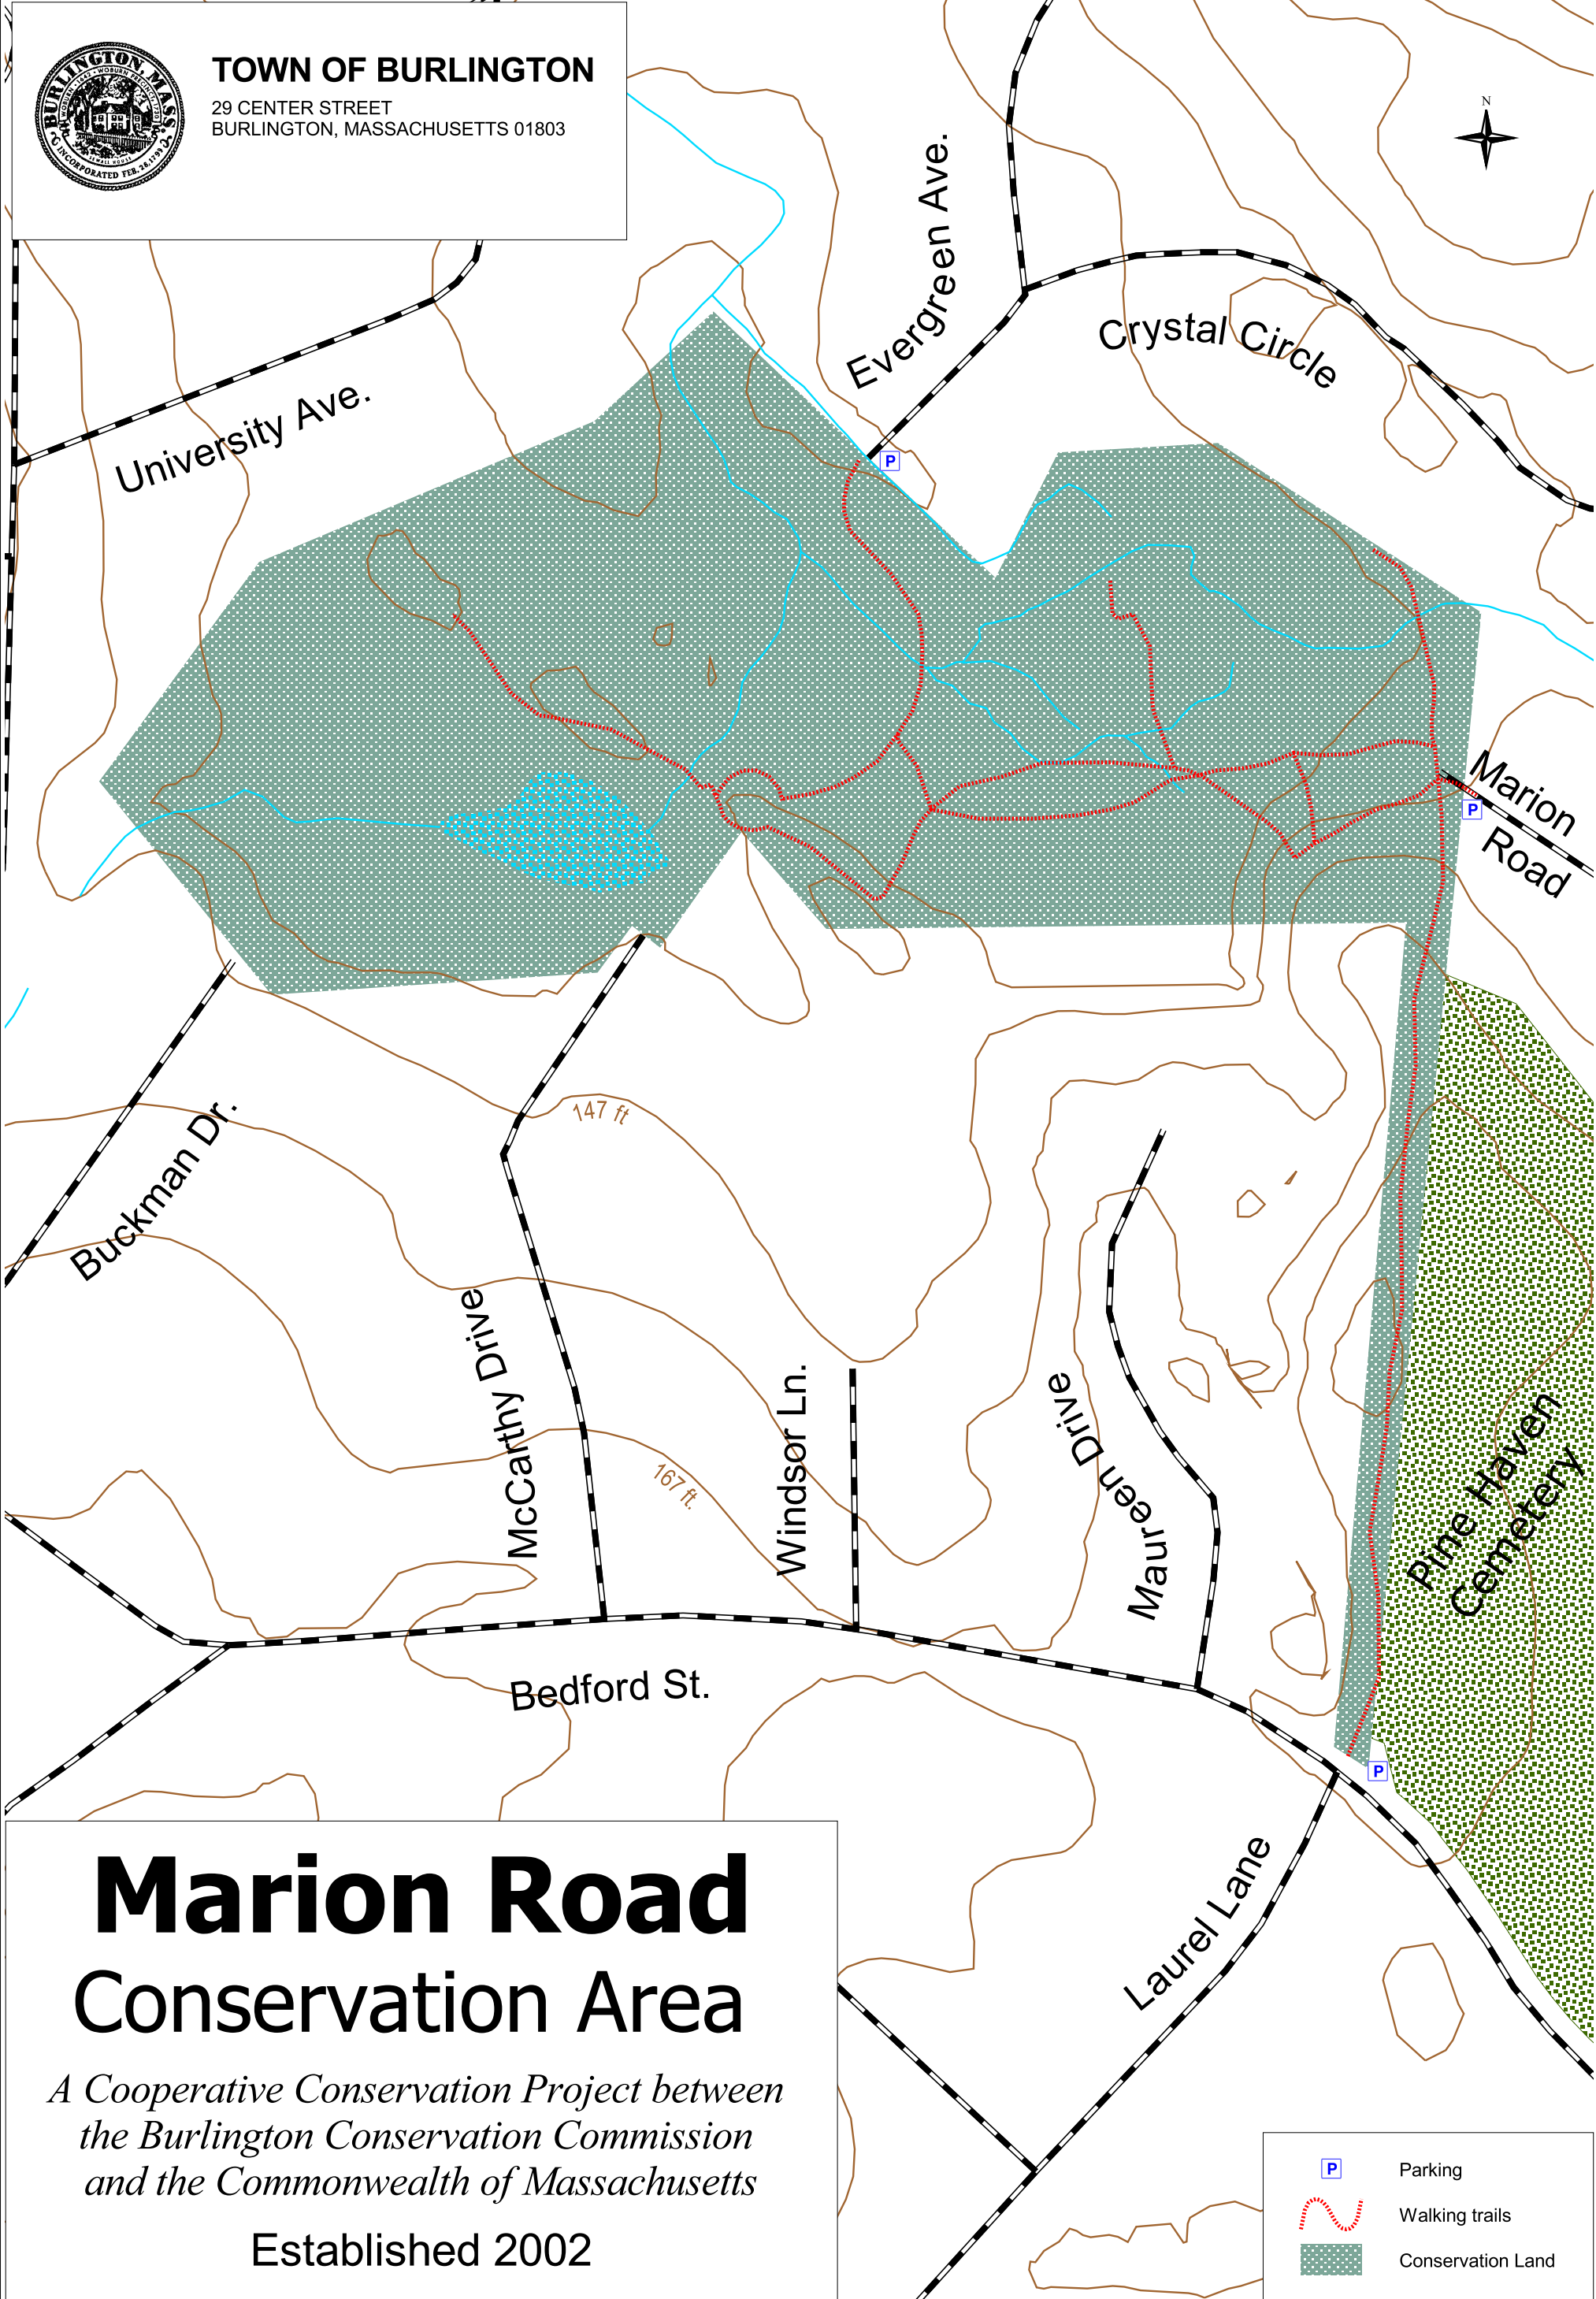

TOWN OF BURLINGTON

29 CENTER STREET
BURLINGTON, MASSACHUSETTS 01803

University Ave.

Evergreen Ave.

Crystal Circle

Marion Road

Buckman Dr.

McCarthy Drive

147 ft

167 ft

Windsor Ln.

Maureen Drive

Pine Haven Cemetery

Bedford St.

Laurel Lane

Marion Road Conservation Area