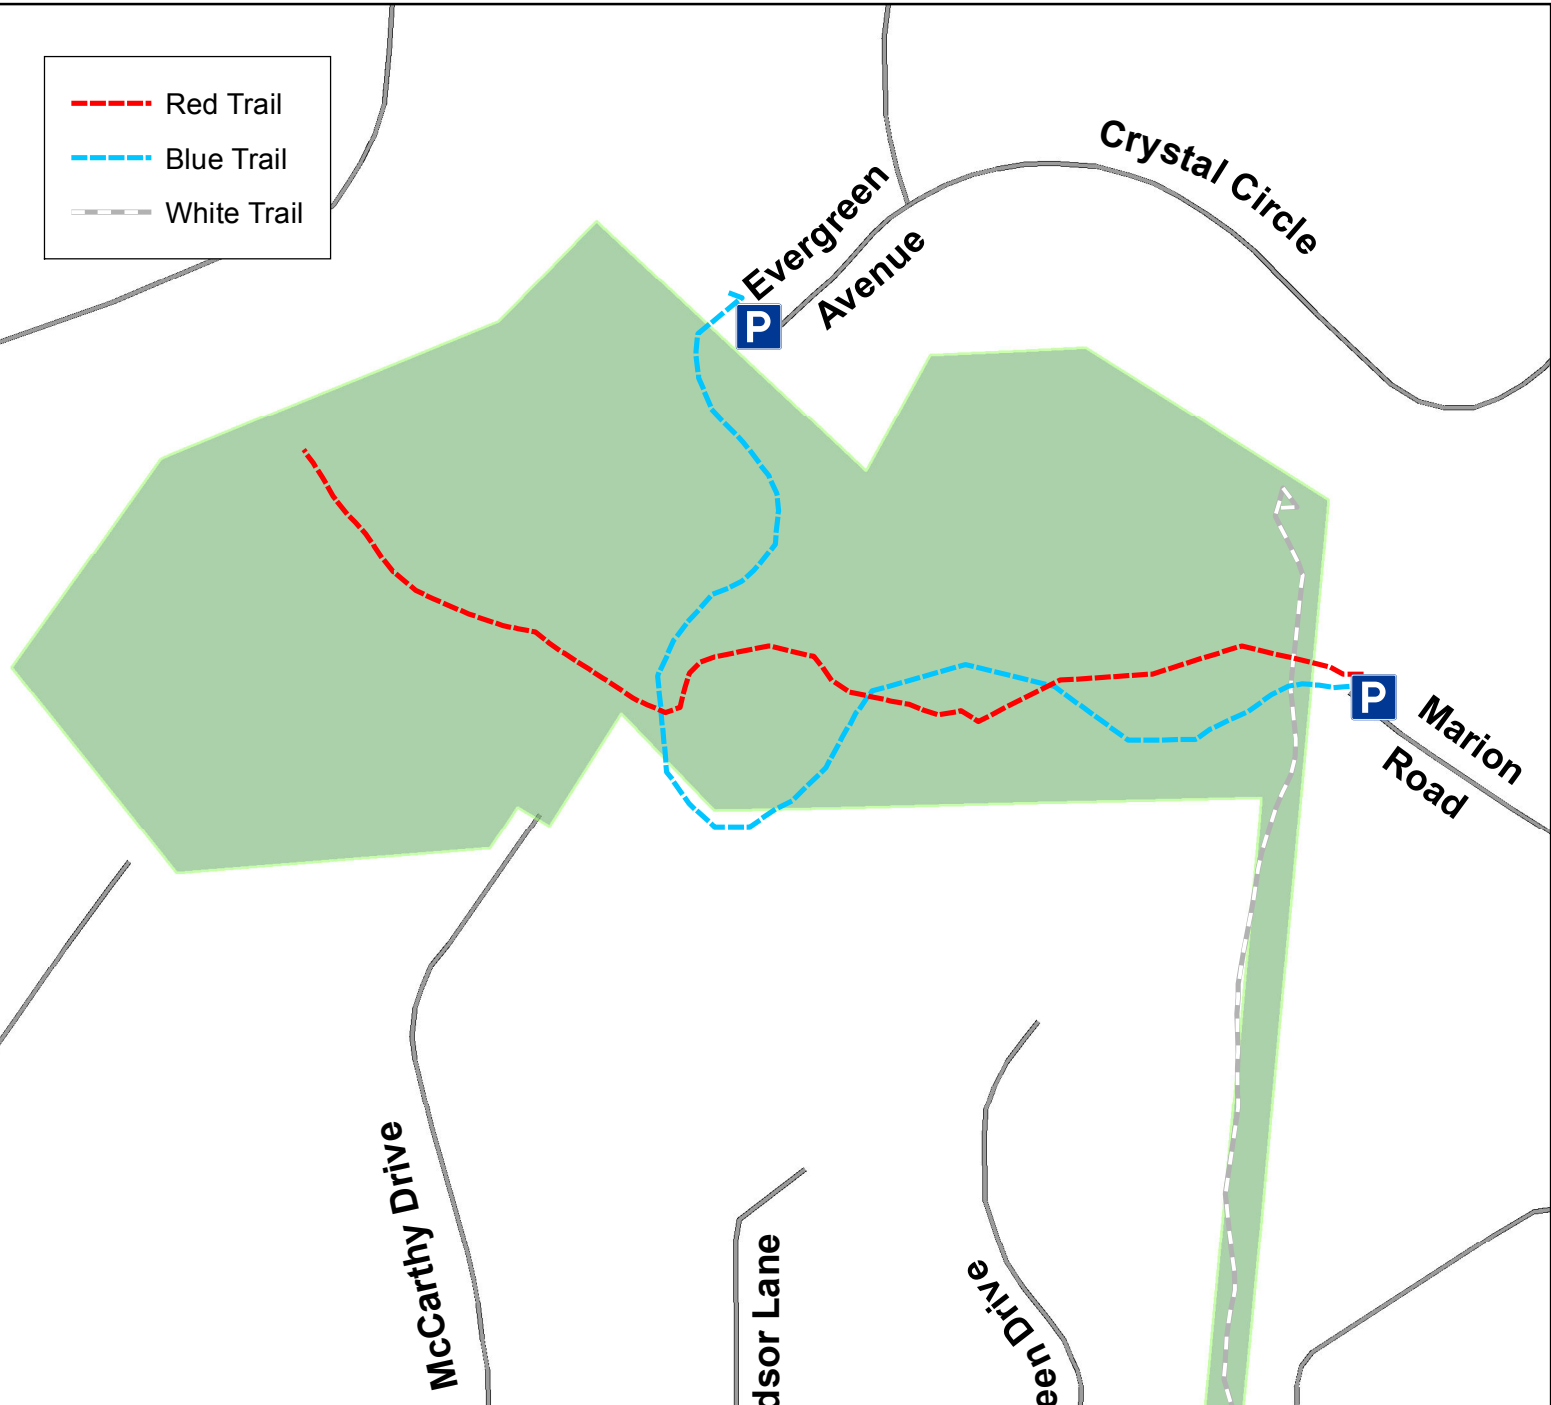

- - - Red Trail
- - - Blue Trail
- - - White Trail

Marion Road Conservation Area

A Cooperative Conservation Project between the Burlington Conservation Commission and the Commonwealth of Massachusetts

The information provided herein is intended for reference purposes only. The Town of Burlington shall not be held responsible for the accuracy or misuse of this map. All boundaries are approximate.