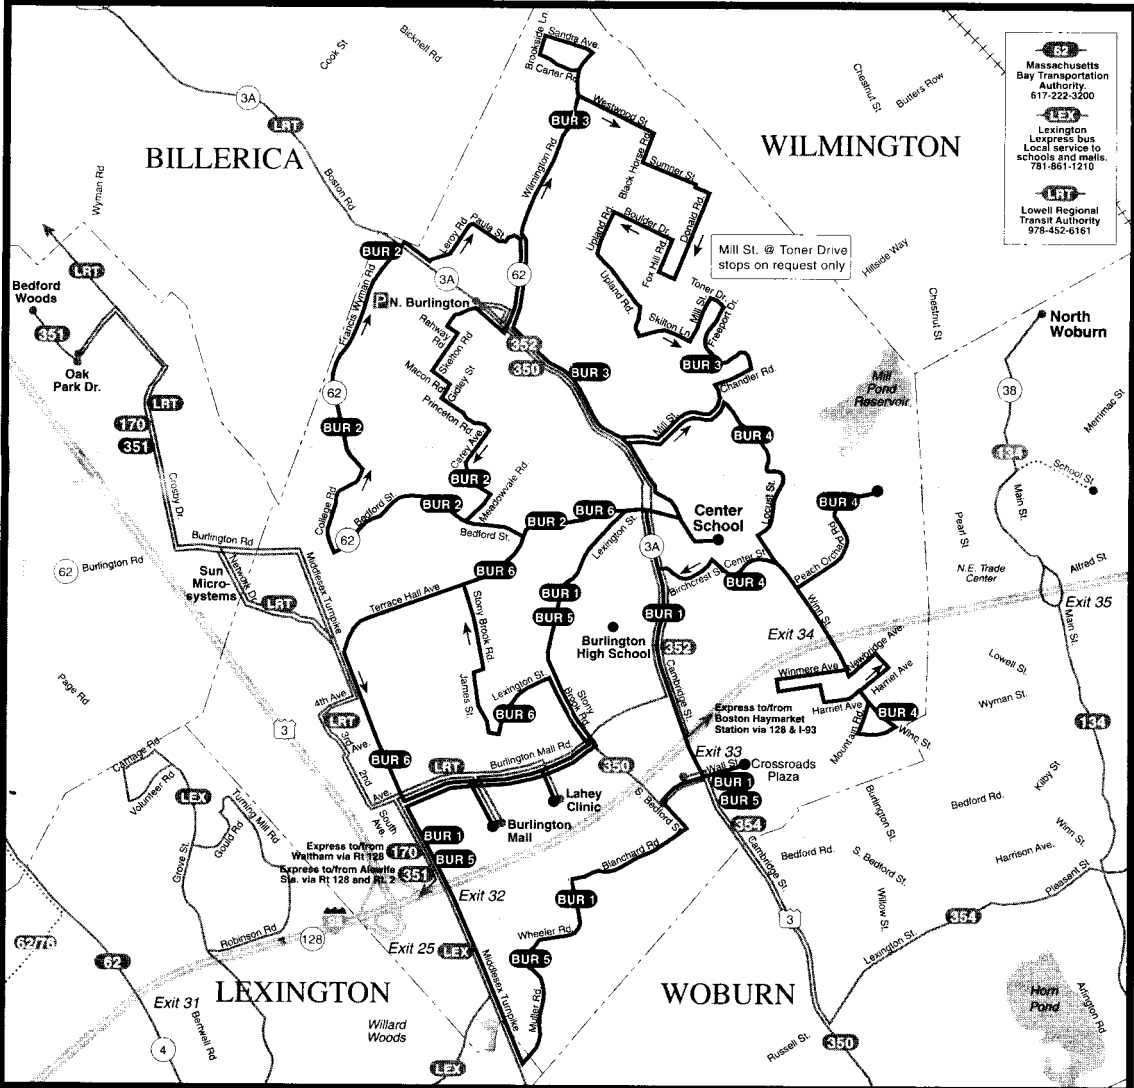

B LINE ROUTES 1-6

62
Massachusetts
Bay Transportation
Authority.
617-222-3200

LEX
Lexington
Lexpress bus
Local service to
schools and malls.
781-661-1210

LRT
Lowell Regional
Transit Authority
978-452-6161

Mill St. @ Toner Drive
stops on request only

Express to/from
Waltham via Rt 128
Express to/from
Albany
St. via Rt 128 and Rt. 2

Express to/from
Boston Haymarket
Station via 128 & I-93