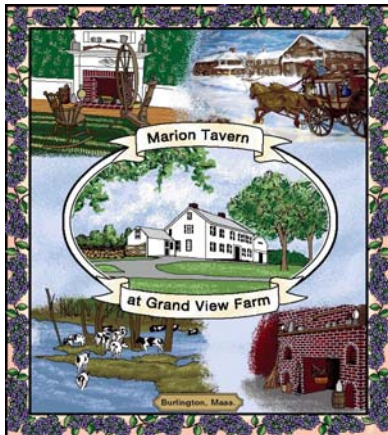

\$30	_____	_____	\$_____
------	-------	-------	---------

Fleece Zippered Jacket:

Polar fleece, hunter green, long sleeve jacket, w/collar & embroidered logo.
Available in medium, large and extra large.

\$50	_____	_____	\$_____
------	-------	-------	---------

Marion Tavern Cotton Afghan:

Cotton afghan, w/historical scenes from the Marion Tavern and Grand View Farm. Woven from multicolored thread.

\$50	_____	_____	\$_____
------	-------	-------	---------

How **Total**
Many **Cost**

- Cat's Meow Wooden Keepsake:** \$18 _____ \$____
 Part of the Cat's Meow collection depicting the Marion Tavern at Grand View Farm.

- Marion Tavern Card Selection:** \$8 _____ \$____
 Twenty cards with envelopes in a gift bag. Featuring artwork of Burlington students or a pencil stagecoach sketch from a local artist.