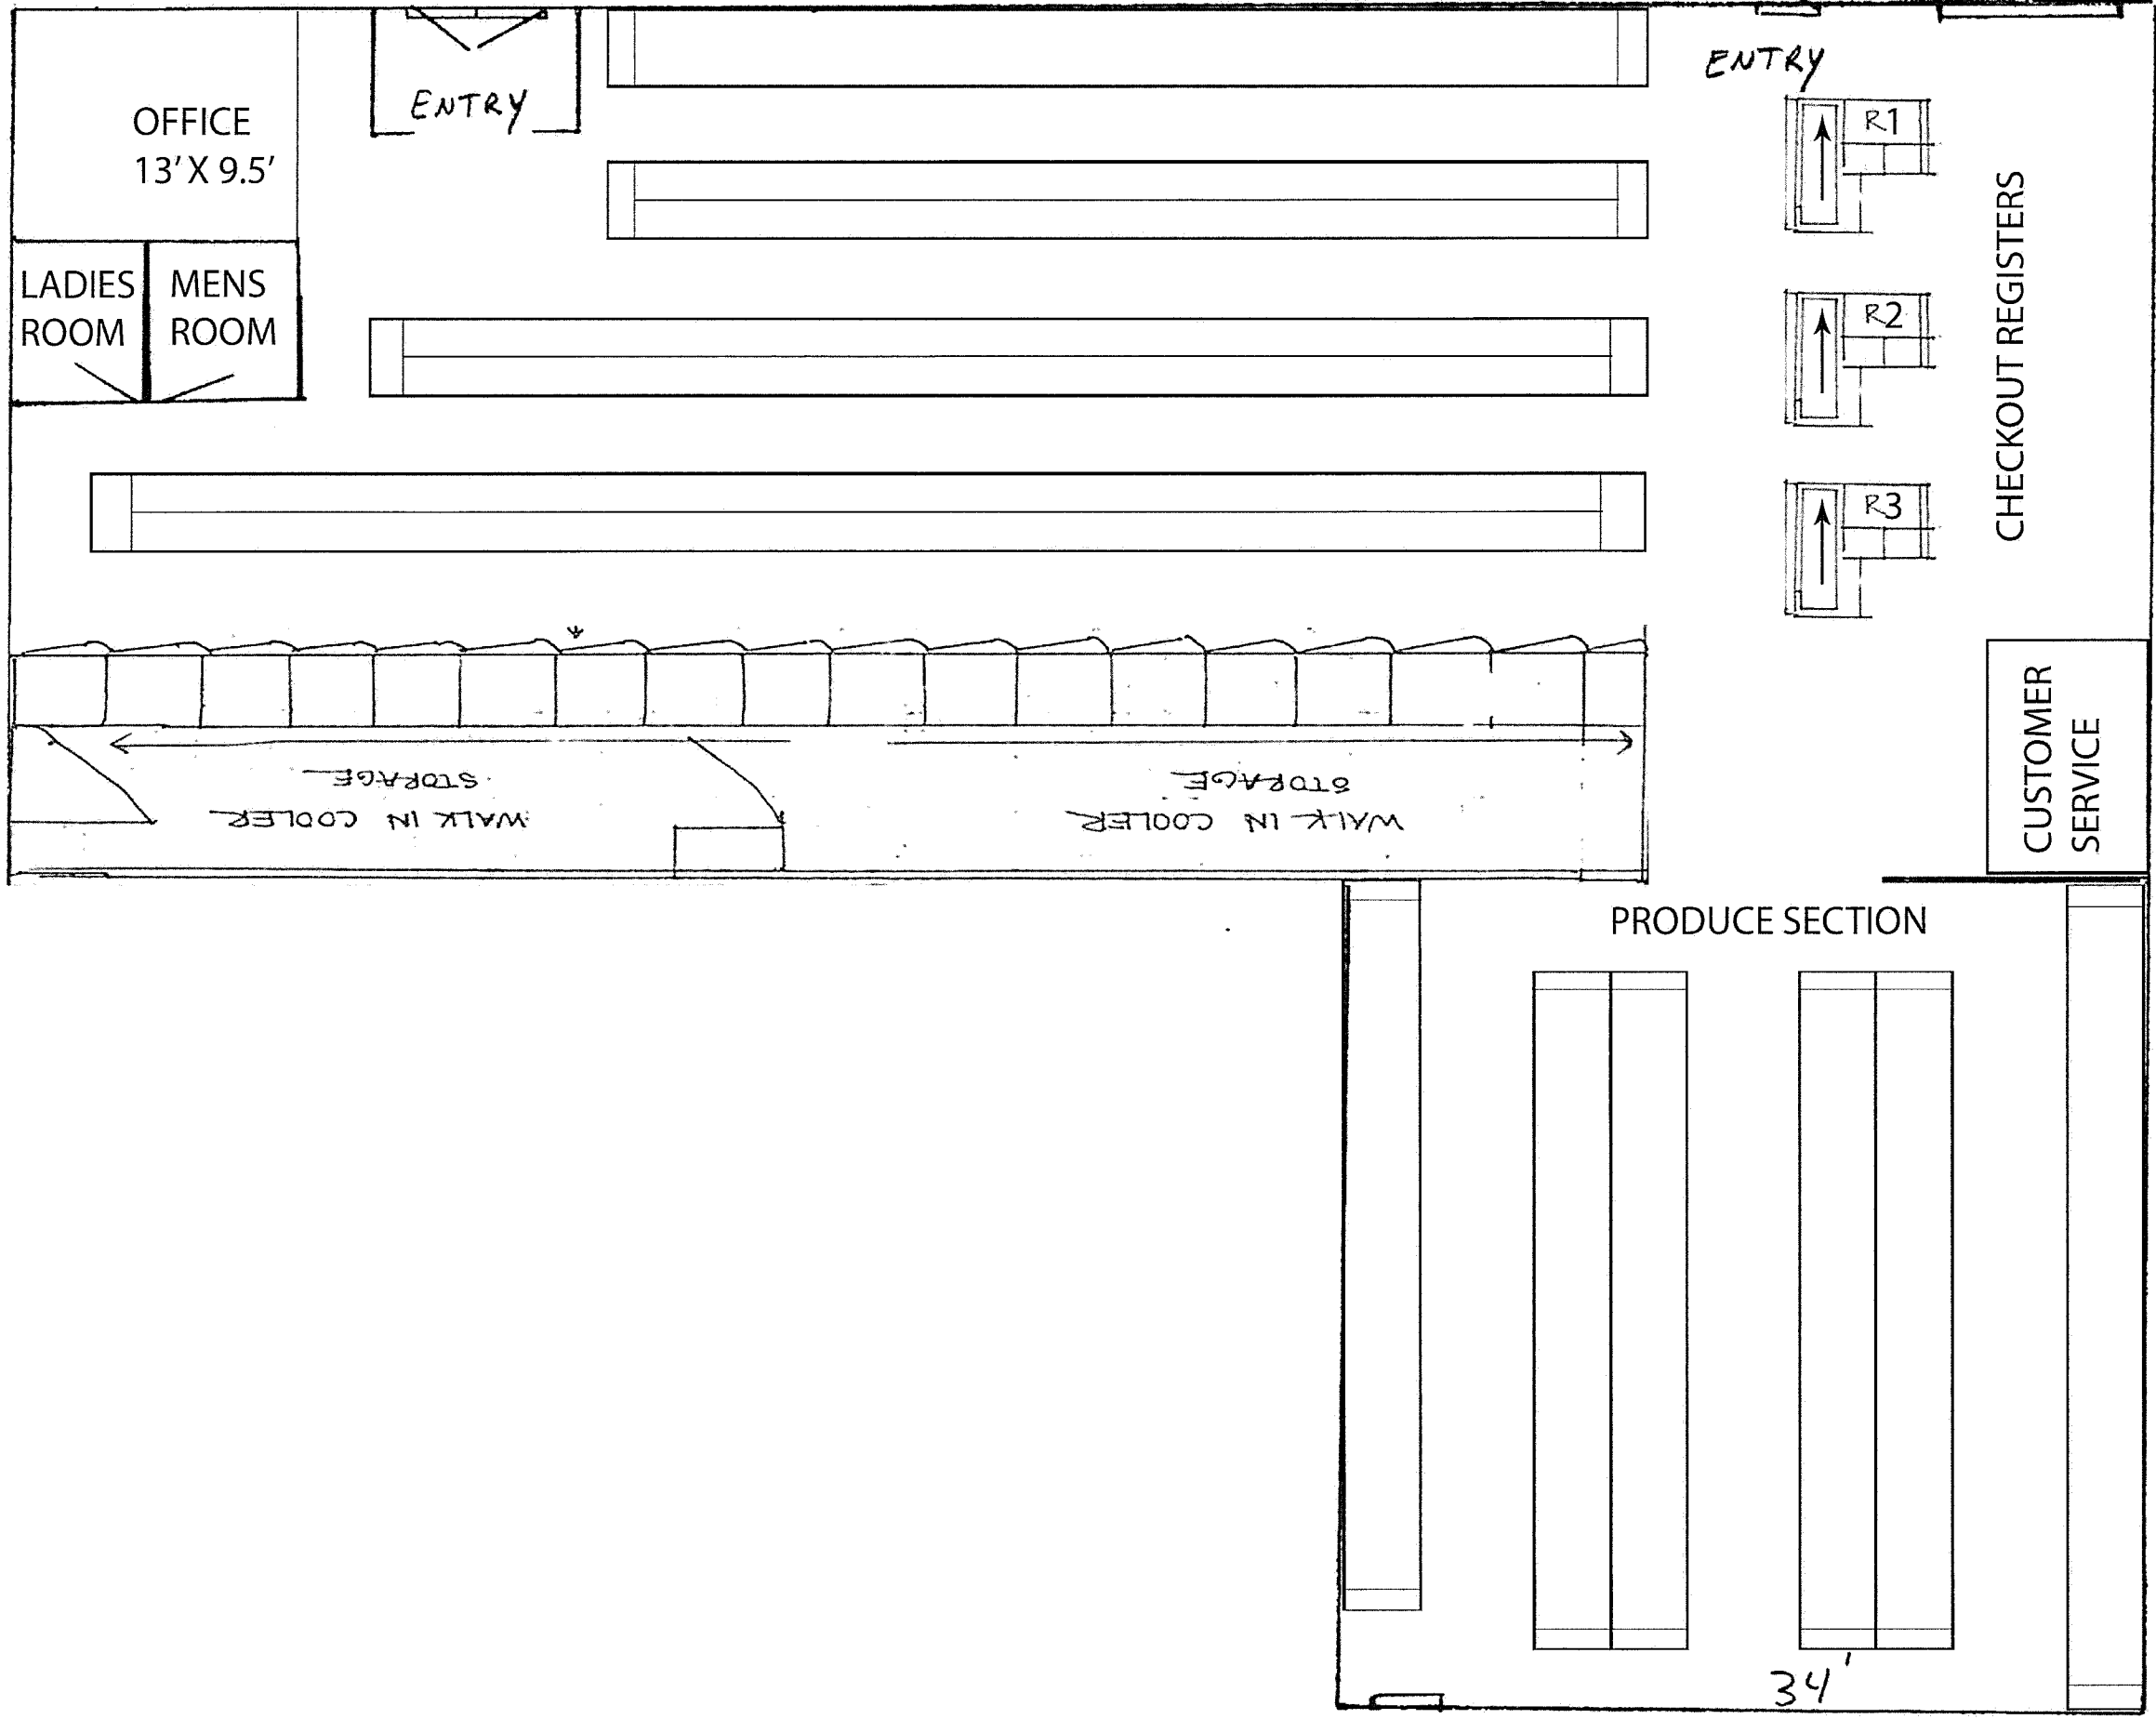

91'±

SAI GROCERIES
 PROPOSED LAYOUT
 207 CAMBRIDGE ST
 BURLINGTON < MA
 AREA: 4526 SQ FEET